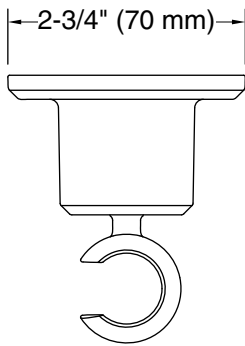

Features

- For use with a handshower and hose (sold separately)
- Handshower holder fits most handshowers
- Handshower holder pivots and rotates to position handshower at desired angle
- Part of the Occasion bathroom faucet and accessory collection

Technical Information

All product dimensions are nominal.

Drain included: No